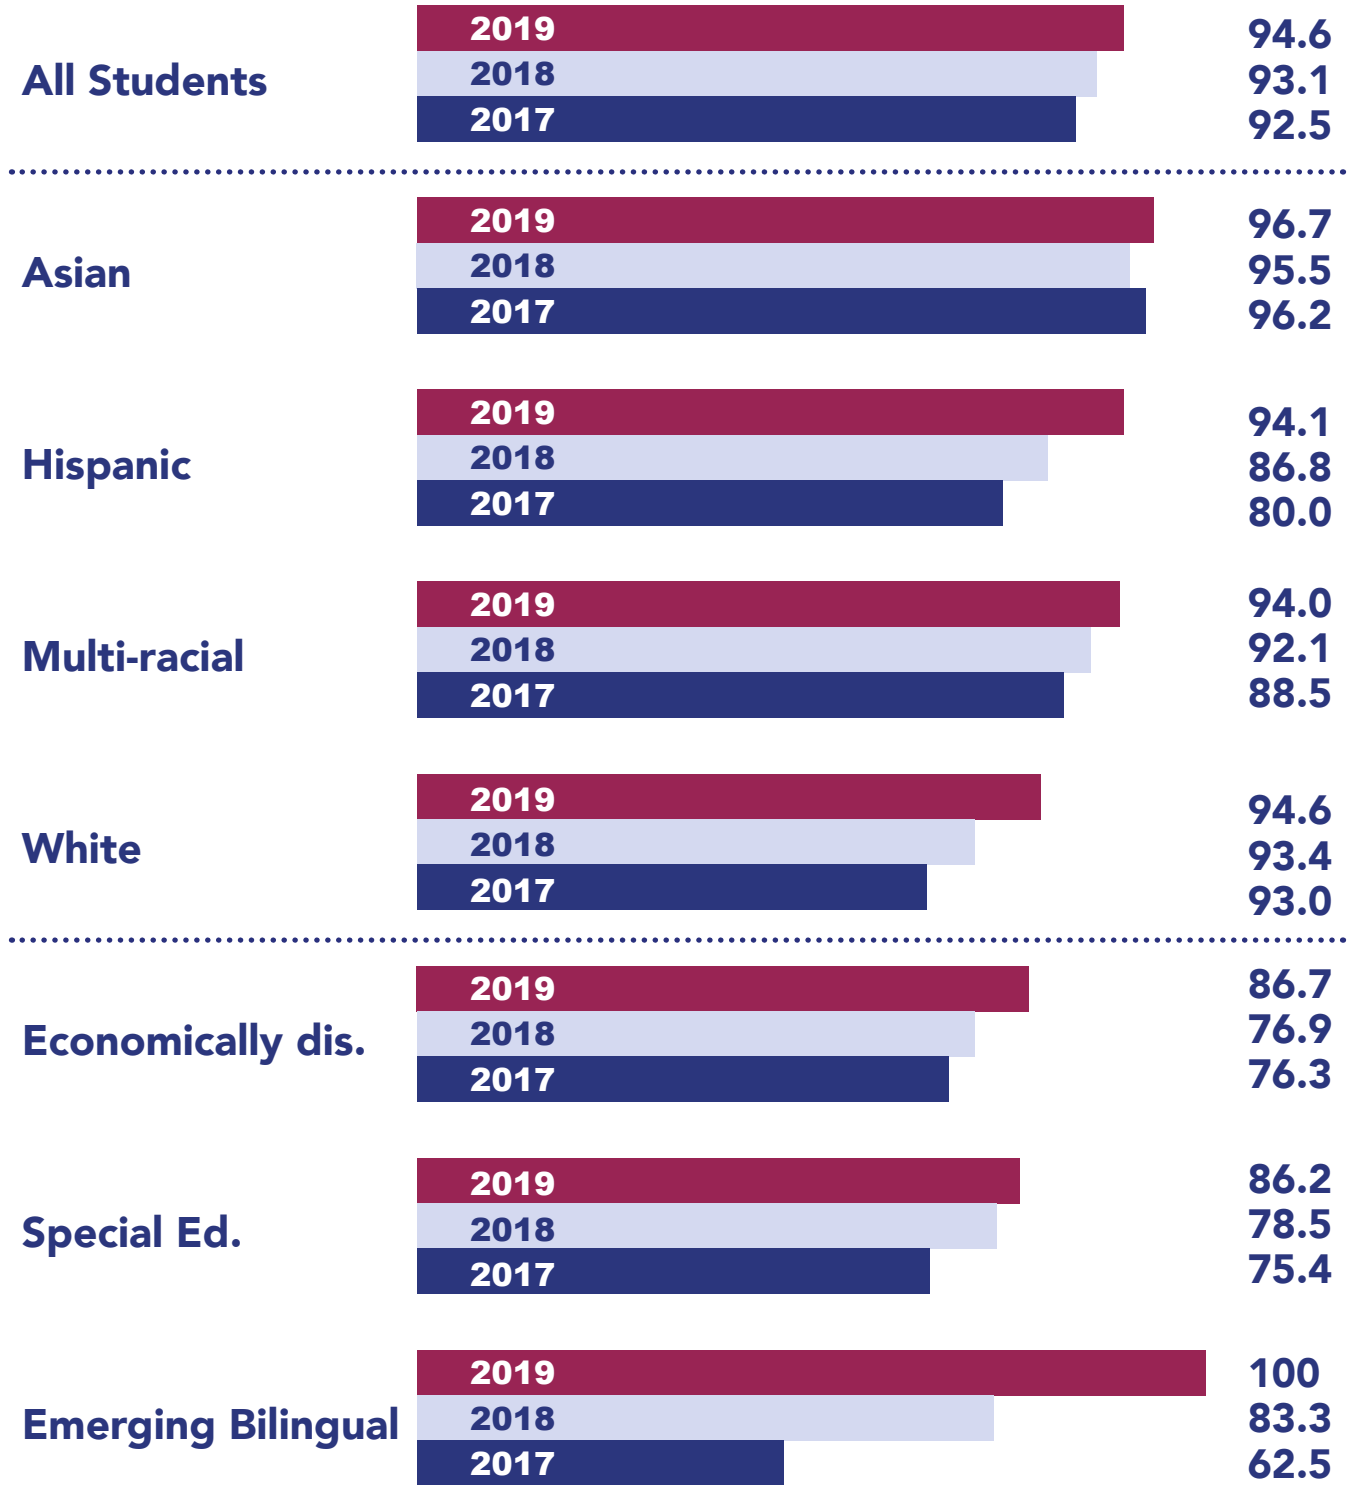

LOSD 4-year Graduation Rates Increase

Growth in all student groups

*Black, Native American, and Pacific Islander groups suppressed for student confidentiality (<6 students in group)